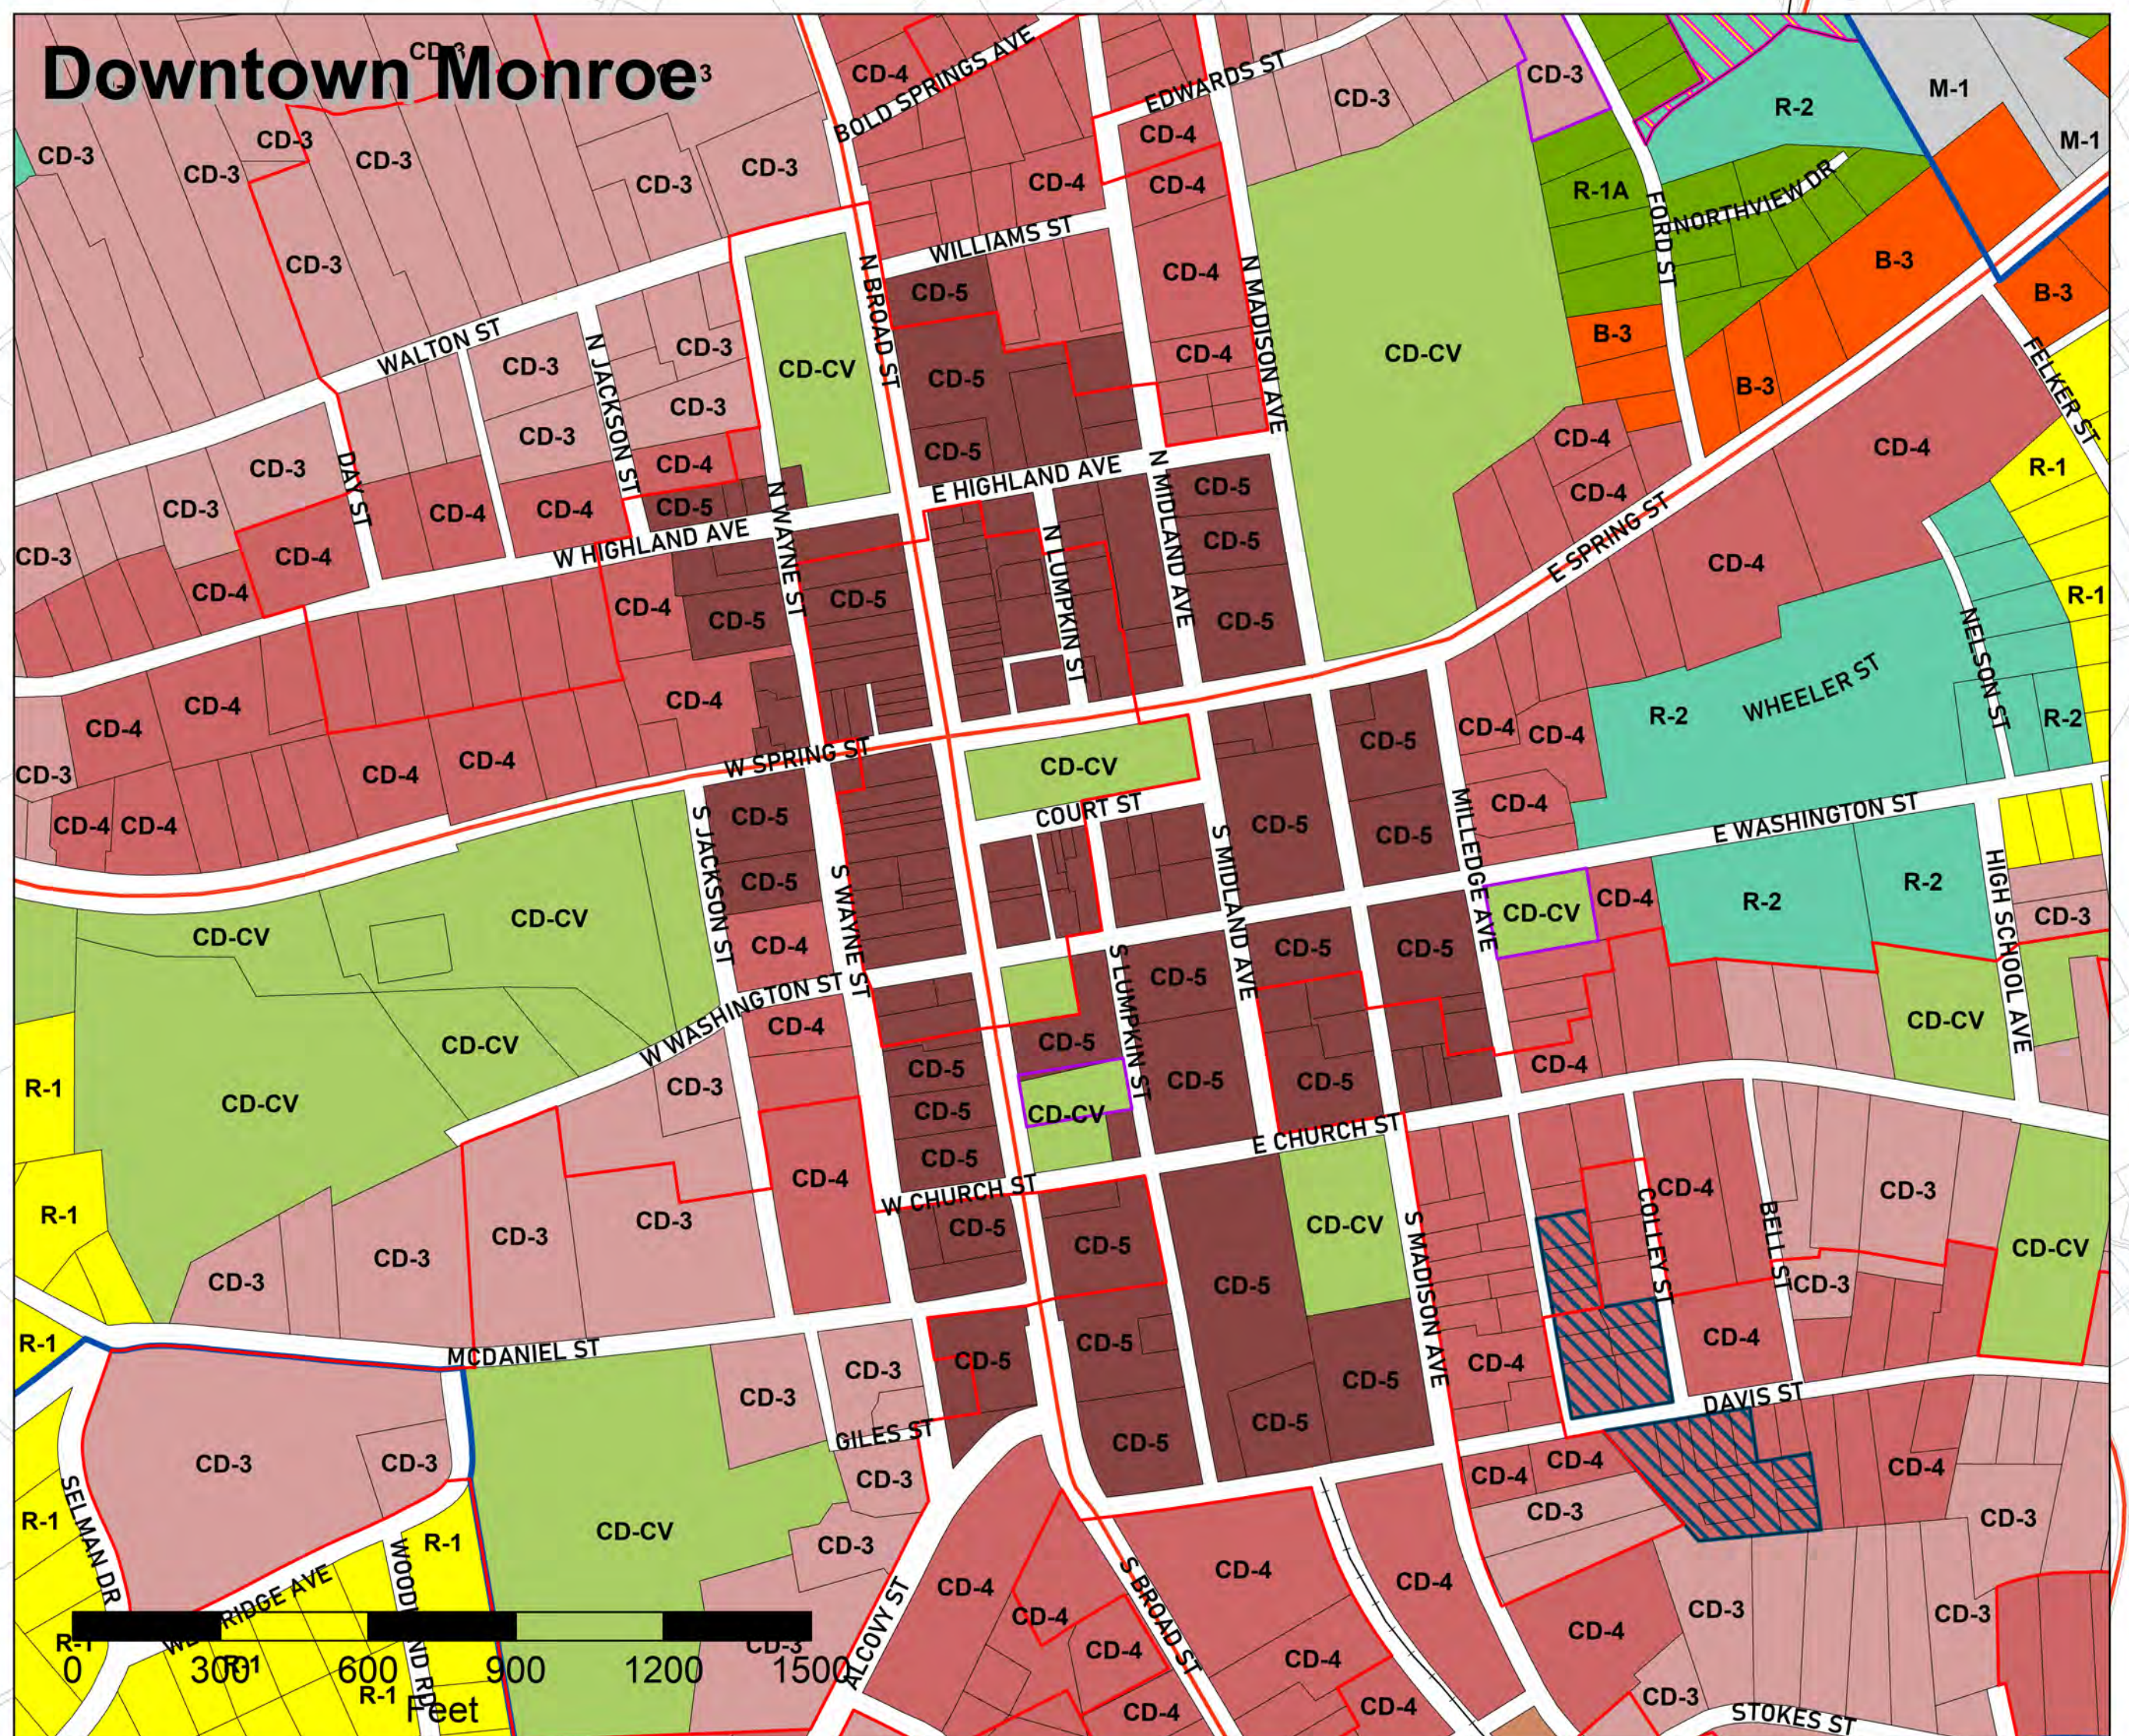

Official Zoning Map City of Monroe, GA

OFFICIAL COPY

Legend

- Monroe City Limits
- Airport Hazard Zone
- Monroe Historic Districts
- Historic Individual Landmarks
- Infill Overlay District
- 2024 City Tax Parcels
- 2024 County Tax Parcels
- Streets
- Railroad
- Highways

Character & Special Districts

- CD-3
- CD-4
- CD-5
- CD-CV
- SD-M
- Existing PCD
- Existing PRD

Zoning Districts

- B-1
- B-2
- B-3
- M-1
- MH
- MHDO
- P
- PCD
- PID
- PPD
- PRD
- R-1
- R-1A
- R-2
- SPLIT

Date	Address - Location	Zoning
1		to
2		to
3		to
4		to
5		to
6		to
7		to
8		to
9		to
10		to
11		to
12		to
13		to
14		to
15		to
16		to
17		to
18		to
19		to
20		to

This is to certify that this is the official zoning map of the City of Monroe, Georgia, as adopted on the 10th day of DECEMBER, 2024.