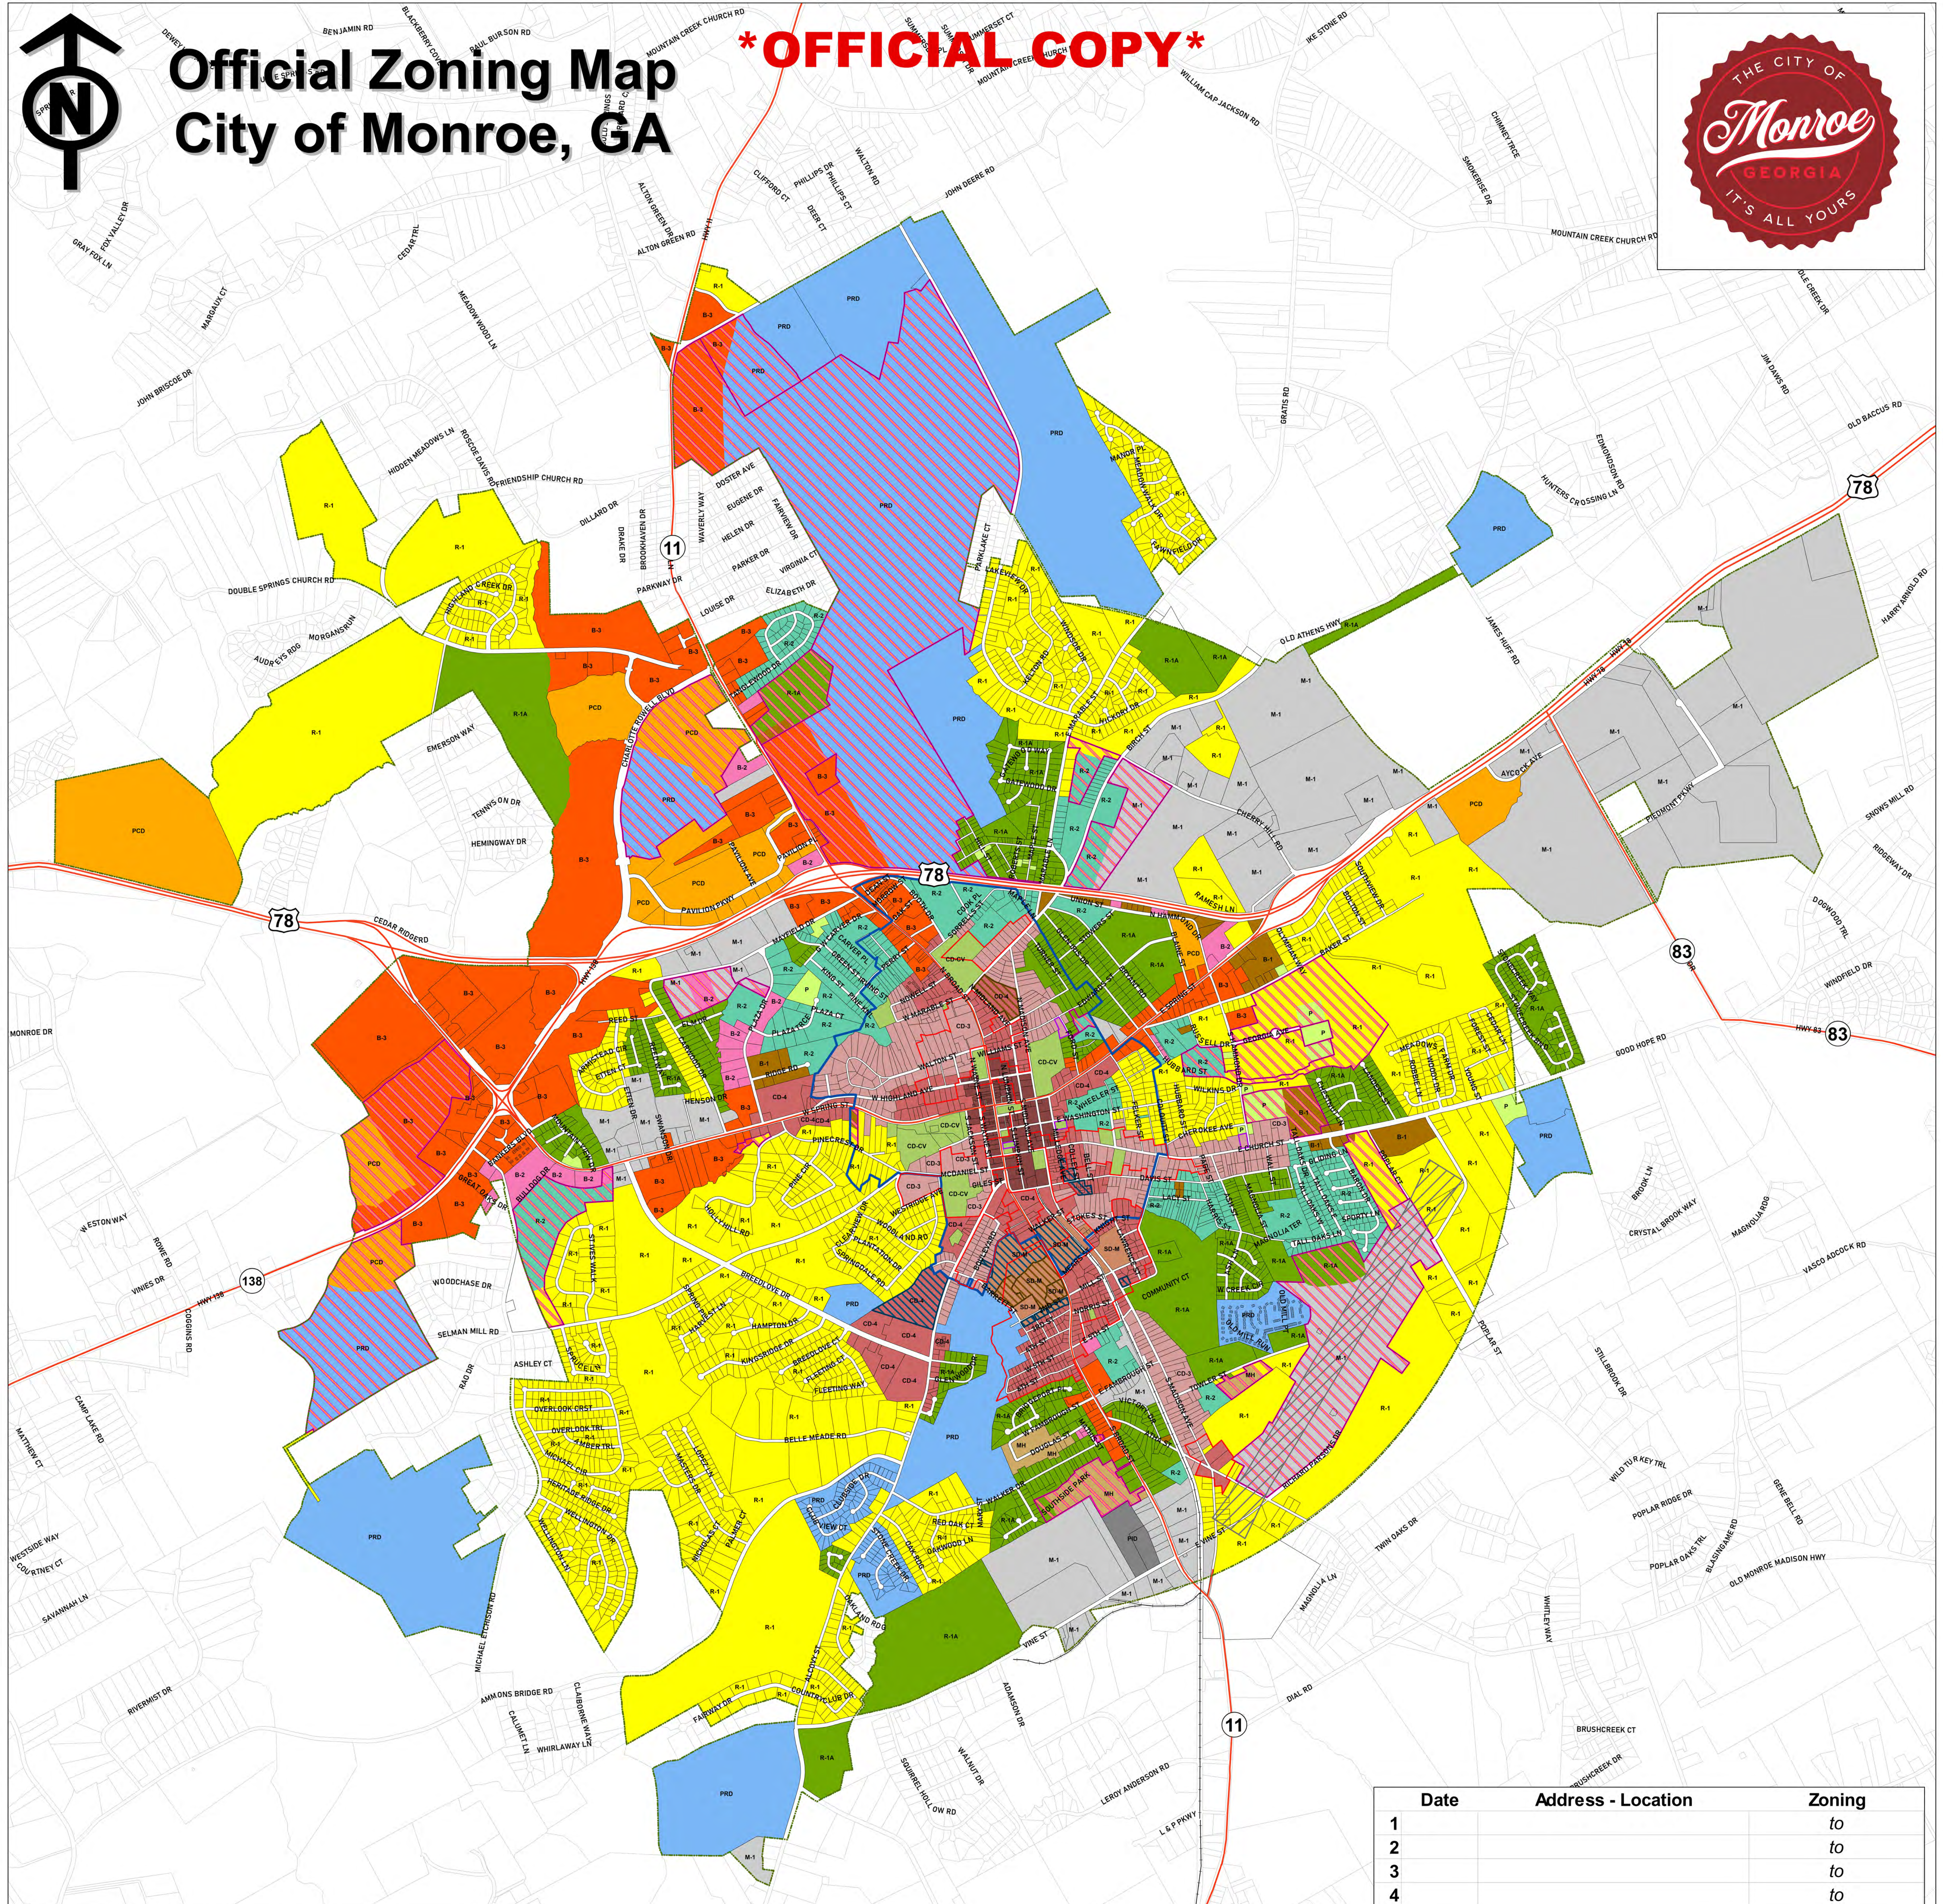

Official Zoning Map City of Monroe, GA

OFFICIAL COPY

Legend

- Monroe City Limits
- Airport Hazard Zone
- Monroe Historic Districts
- Historic Individual Landmarks
- Infill Overlay District
- 2024 City Tax Parcels
- 2024 County Tax Parcels
- Streets
- Railroad
- Highways

Character & Special Districts

- CD-3
- CD-4
- CD-5
- CD-CV
- SD-M
- Existing PCD
- Existing PRD

Zoning Districts

- B-1
- B-2
- B-3
- M-1
- MH
- MHDO
- P
- PCD
- PID
- PPD
- PRD
- R-1
- R-1A
- R-2
- SPLIT

Date	Address - Location	Zoning
1		to
2		to
3		to
4		to
5		to
6		to
7		to
8		to
9		to
10		to
11		to
12		to
13		to
14		to
15		to
16		to
17		to
18		to
19		to
20		to

This is to certify that this is the official zoning map of the City of Monroe, Georgia, as adopted on the 10th day of DECEMBER, 2024.