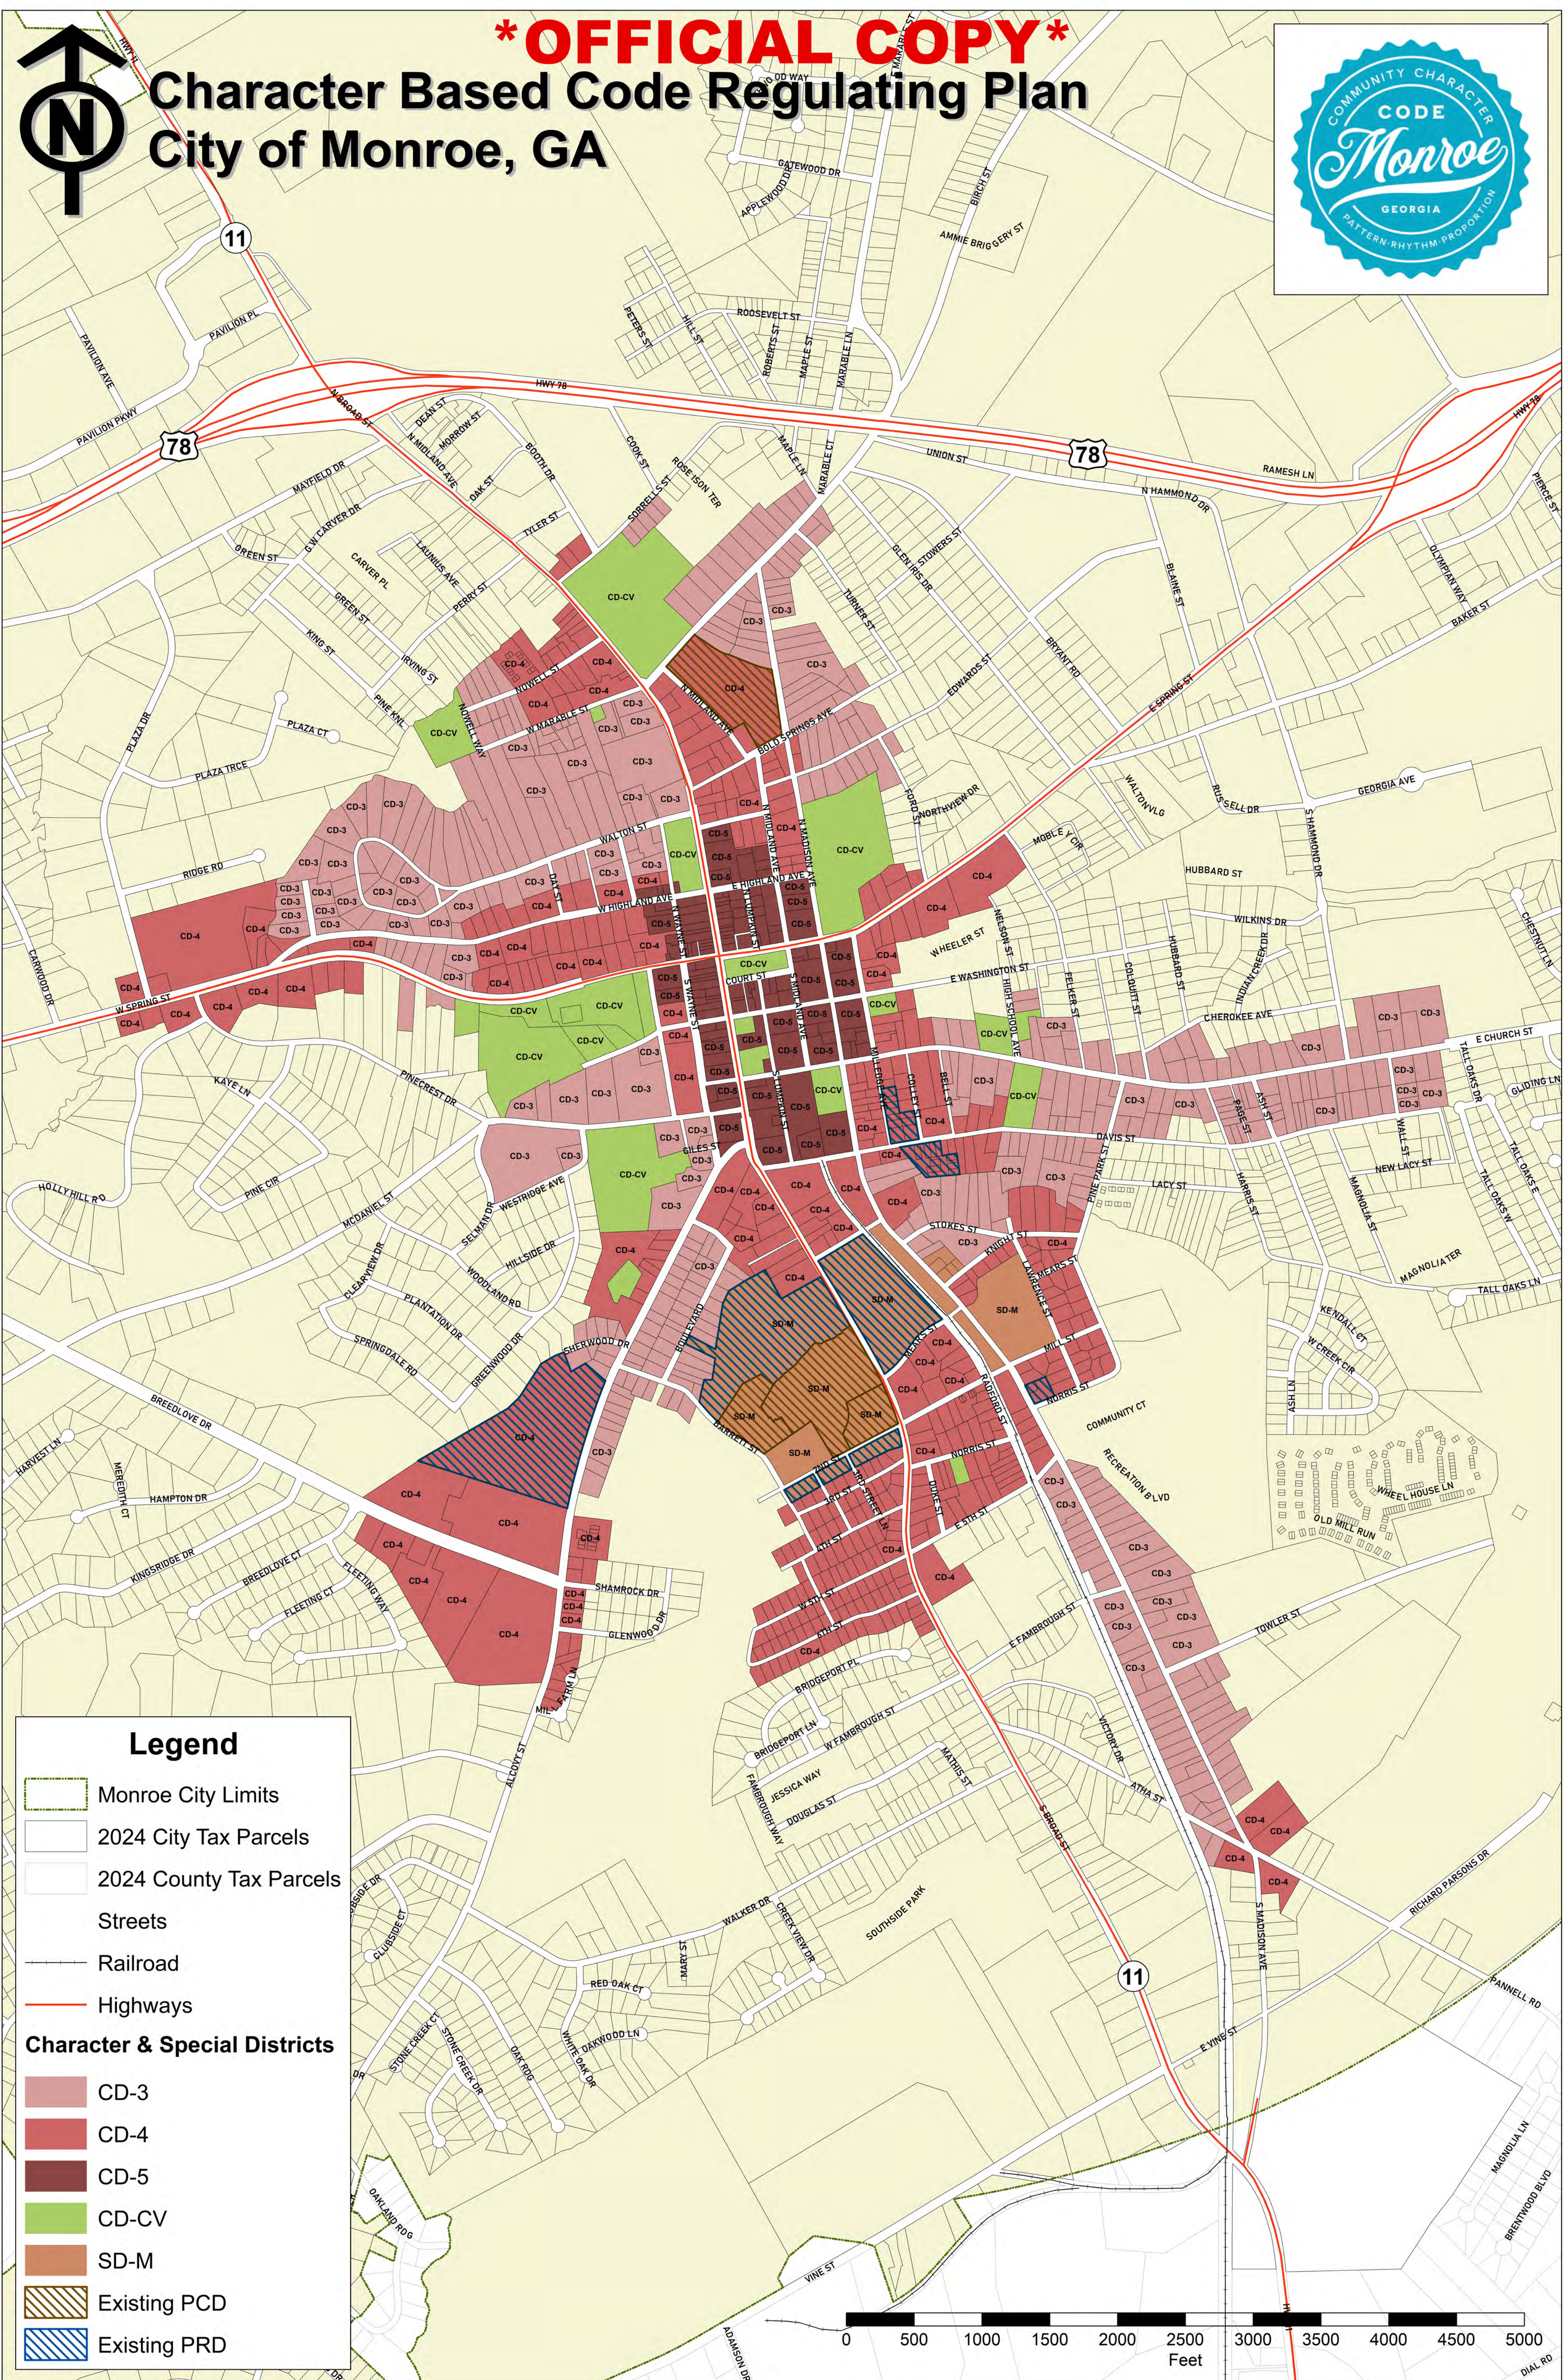

# Character Based Code Regulating Plan City of Monroe, GA

**Legend**

- Monroe City Limits
- 2024 City Tax Parcels
- 2024 County Tax Parcels
- Streets
- Railroad
- Highways

**Character & Special Districts**

- CD-3
- CD-4
- CD-5
- CD-CV
- SD-M
- Existing PCD
- Existing PRD